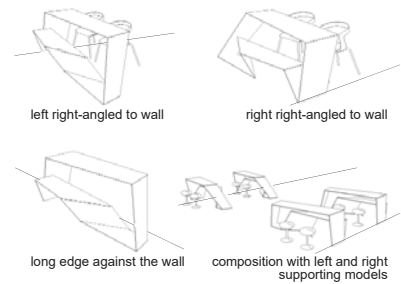

LABEL ELLE-DEE
PRODUCT NAME réception
SERIE 0-serie
VERSION left supporting
BOIP REGISTRATION NUMBER 85940-00

MATERIAL aluminum
PRODUCTION CHARACTERISTICS internal and external welding, by hand

COATING powder coating, 1-coat

COLOUR RAL 9010

AVAILABLE COLOURS basics*:

	pure white	RAL 9010
	orange brown	RAL 8023
	agate grey	RAL 7038
	blue grey	RAL 7031

on demand:

	signal white	RAL 9003
	coral red	RAL 3016
	pigeon blue	RAL 5014
	grey brown	RAL 8019

TOTAL WEIGHT 69 kg
ENVELOPE DIMENSIONS l x w x h: 1950 x 950 x 750 mm
SEAT HEIGHT 450 mm
TABLE TOP HEIGHT 750 mm
SHEET THICKNESS 10 mm
MAXIMUM LOAD MAX. 120 kg on seating
MAX. 60 kg on table top

USAGE indoor and outdoor
* due to long term UV exposure the colour may change or fade little after several years outdoor usage

private use: work space, office, terrace, garden
professional use: entrance, office, meeting room, reception, consultancy, boutique

PRESENTATION